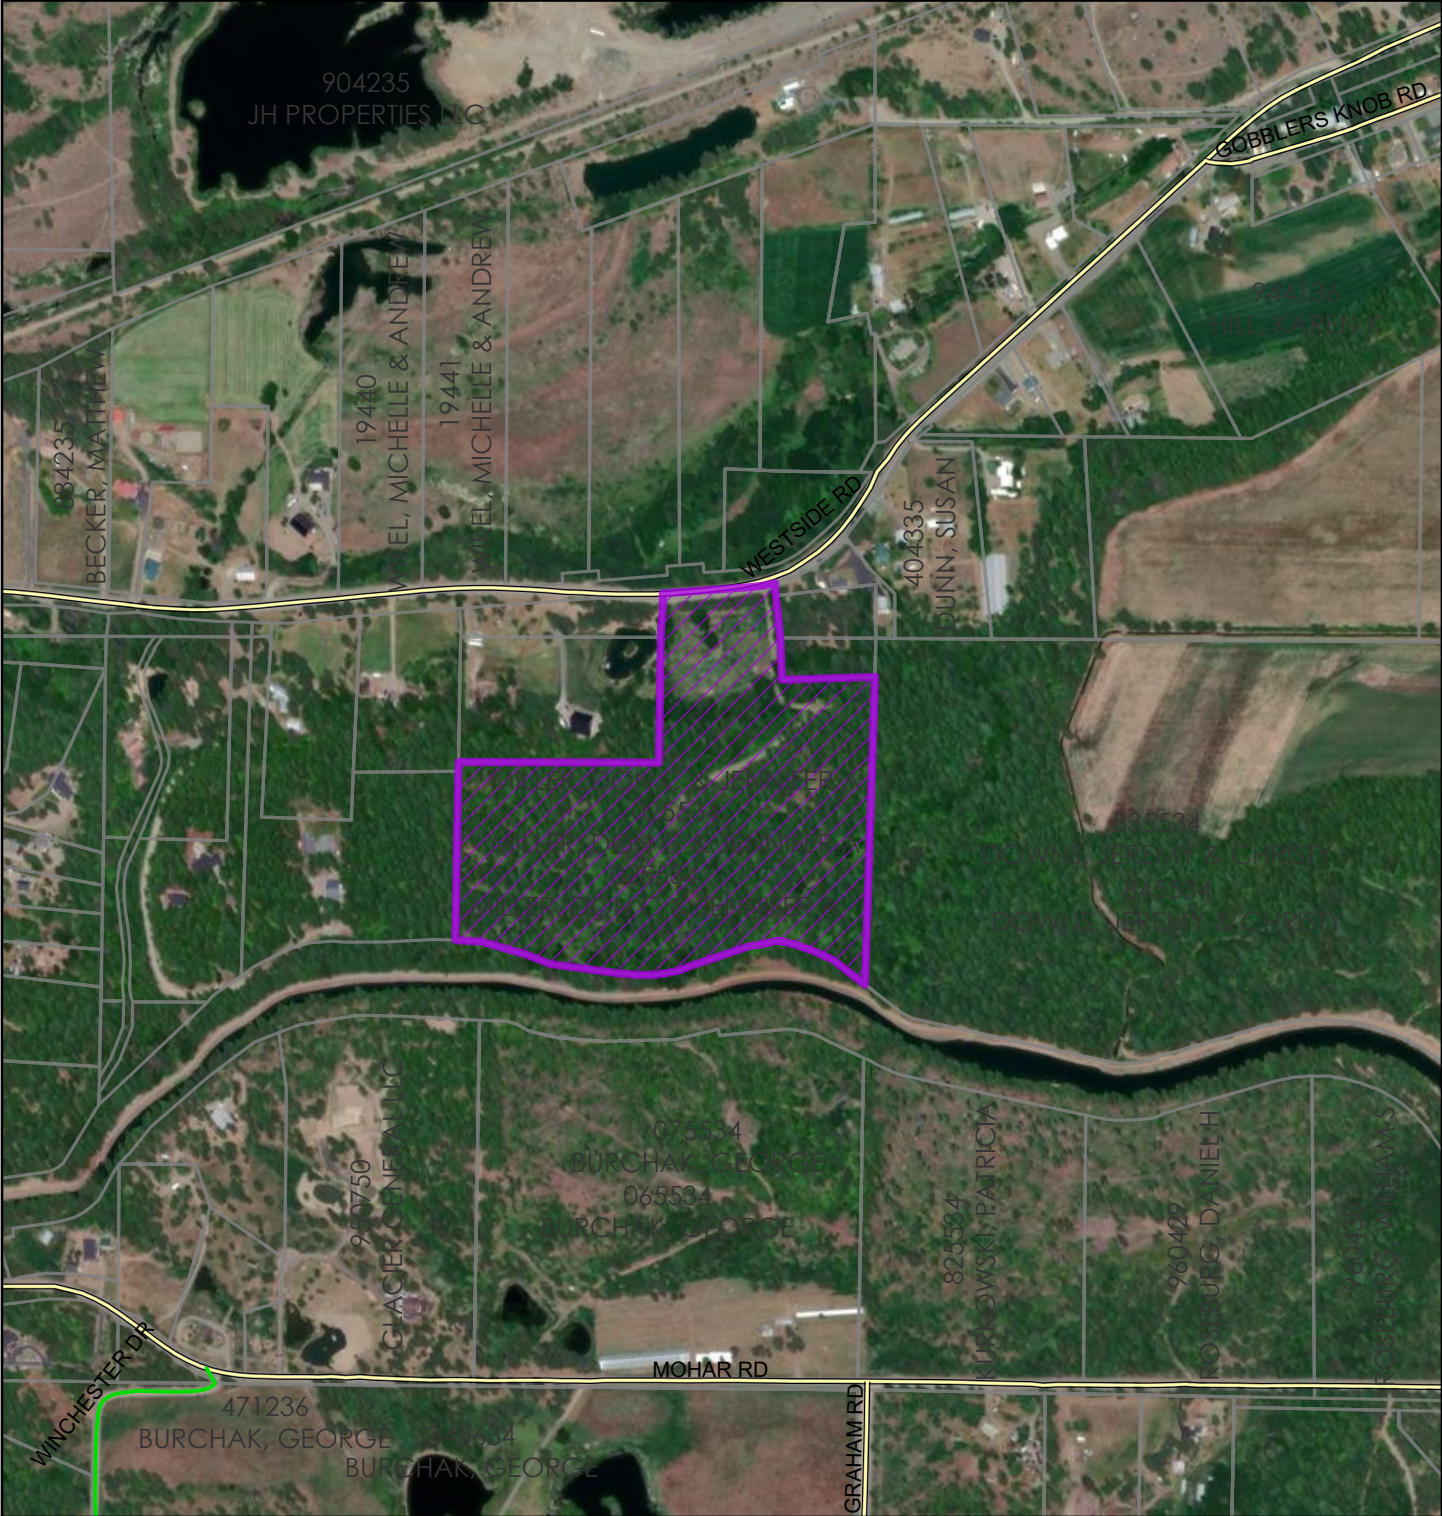

# SP-26-00003 Miller

<h2>Aerial View</h2>		
Microsoft, Vantor, Vantor		<h1>2026</h1>
Coordinate System: NAD 1983 StatePlane Washington South FIPS 4602 Feet		